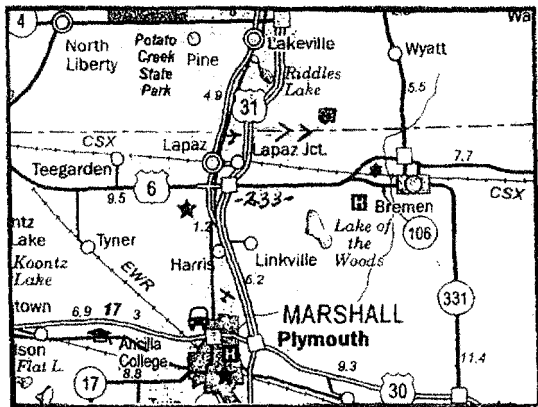

Craig Geyer Farm

From US 30, travel north 7.5 miles on US 31 to (Exit 233) to US 6, then go west 1 mile to stoplight, turn right, continue north on Michigan to 2nd yellow flasher at LaVille High School. Turn right (east) and go 1.1 miles to the "T". Turn left and continue 1 mile to Craig Geyer Farm following signs. Free parking.